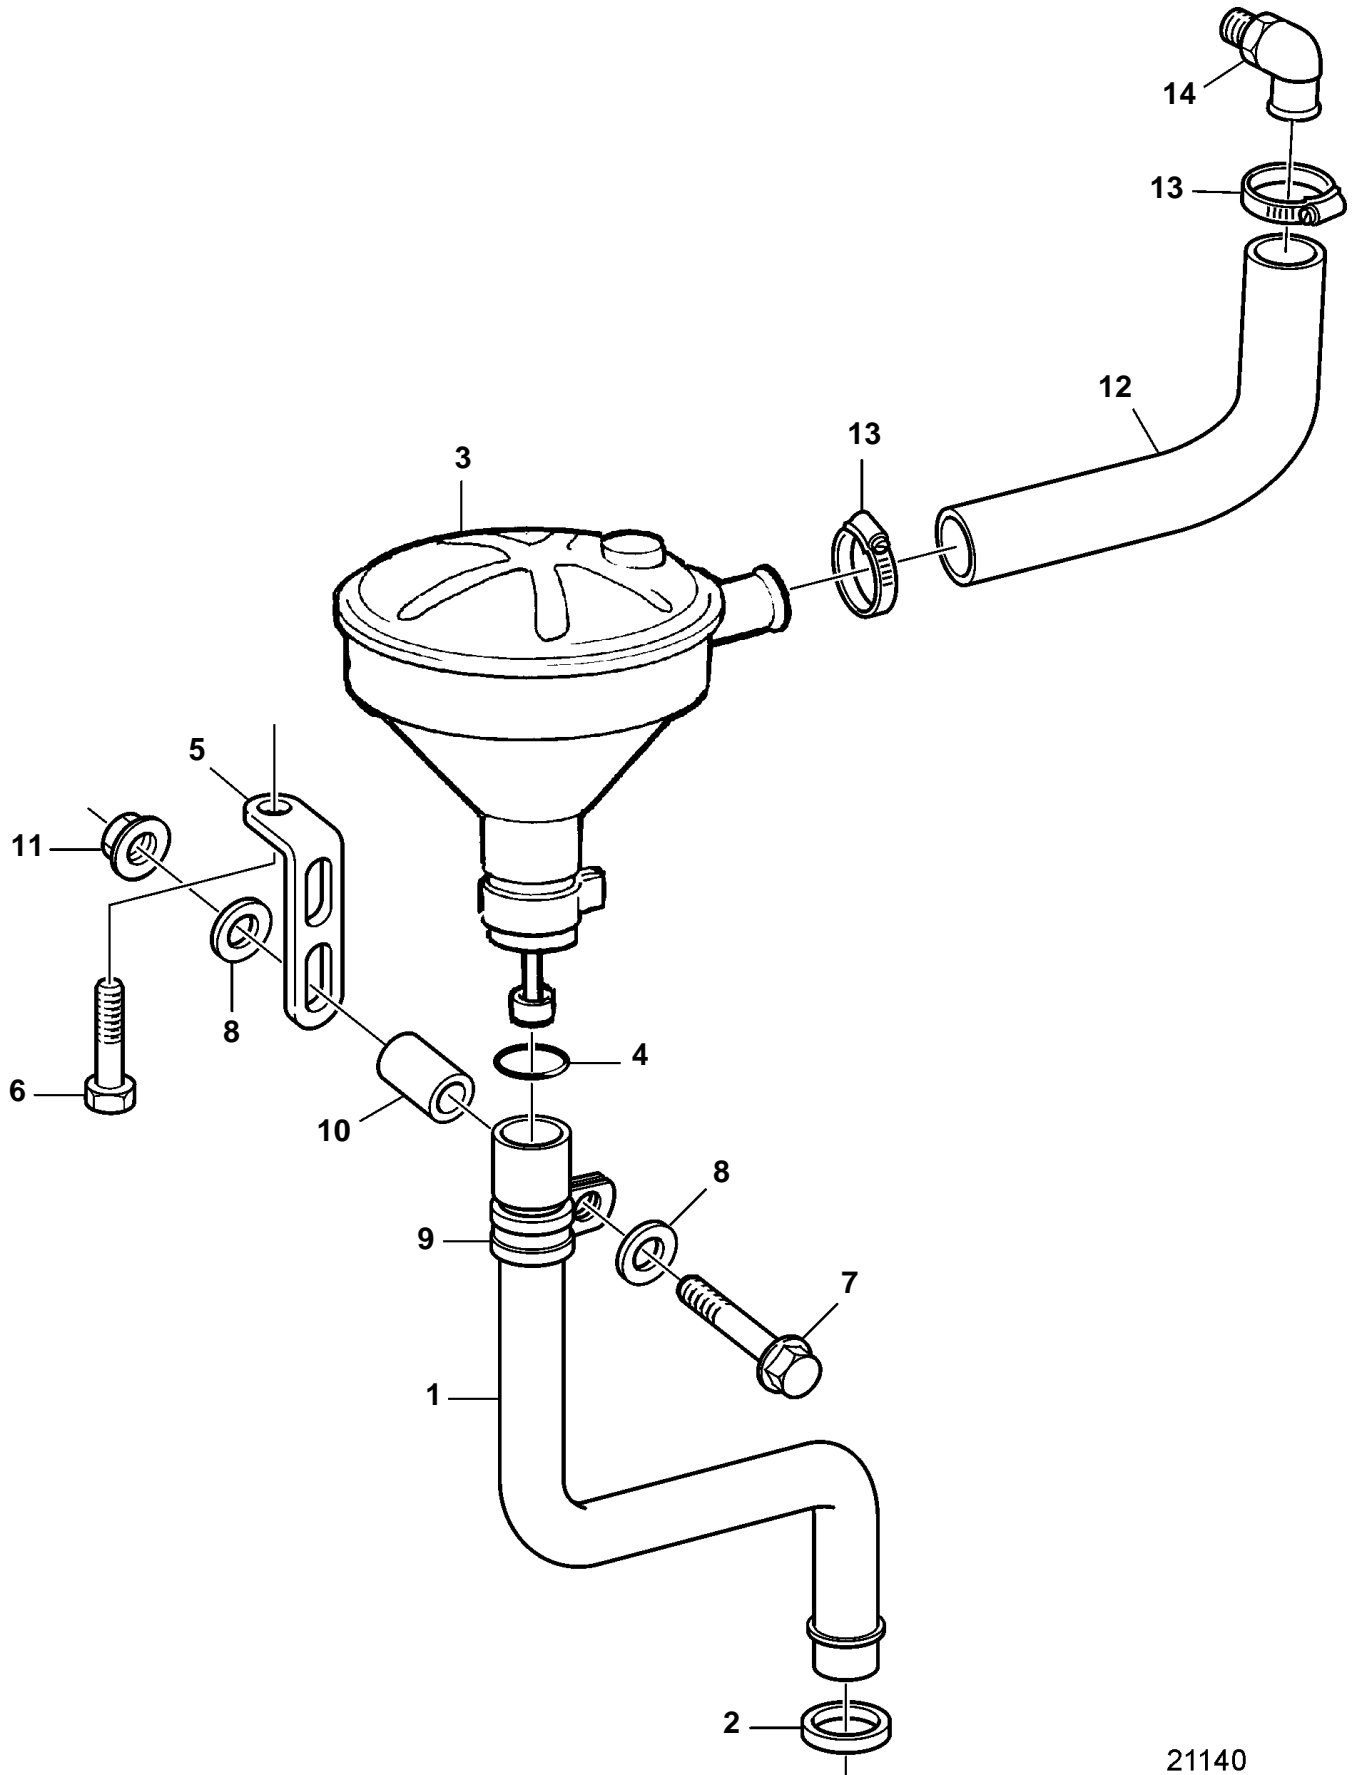

TWD1031VE

21140

TWD1031VE

REF	PART NO.	QTY	DESCRIPTION	NOTES
1	3825014	1	Breather pipe	
2	421158	1	Sealing ring	
3	3825036	2	Filter	
4	949722	1	O-ring	
5	965560	1	Bracket	
6	940161	1	Screw, induct.manifold+intercool	
7	965182	1	Flange screw	(955284)
8	976943	2	Washer	(960139)
9	968124	1	Clamp	
10	822791	1	Spacer sleeve	
11	945408	1	Flange nut	
12	944386	X	Hose	L=450mm
13	943474	2	Hose clamp	
14	942649	1	Nipple	